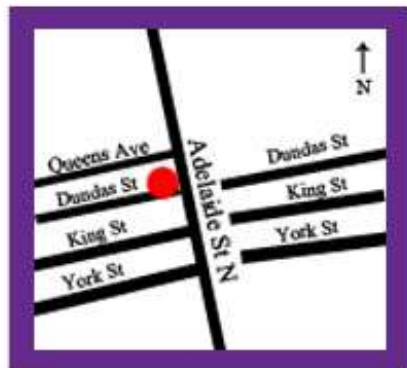

# My Sister's Place

Without you, there is no ME!

Original and creative jewelry designed by local women at the risk of homelessness!

Purchase M.E.  
jewelry:

Tues-Thurs:  
10am-12pm  
&  
1pm-3pm

My Sisters' Place,  
566 Dundas St.